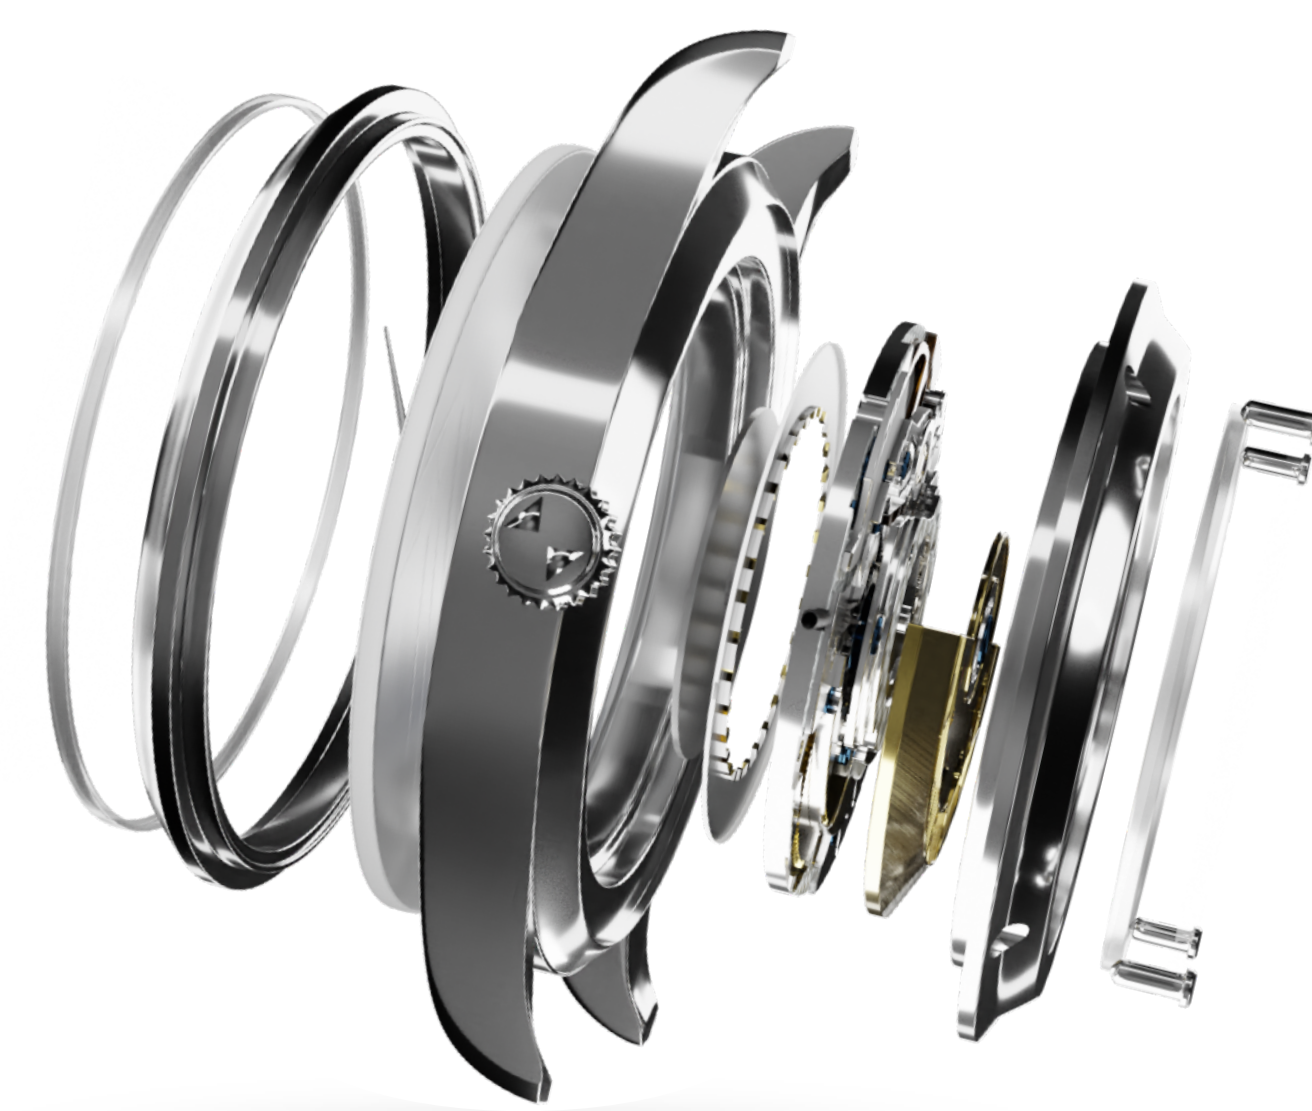

COST STRUCTURE

ARTEMIS 51
AUTOMATIC MODEL
SWISS MADE

CALIBER AND FINISHES

Movement SW288-1a (Standard)	180 CHF
Luxurious decorations D4 by Sellita manufacture (1)	25 CHF
Oscillating weight, <i>The Moon XVIII</i> (2)	75 CHF
Rhodium-plated and golden Moondisc	20 CHF
Total caliber cost	300,00 CHF

(1) Main plate with circular graining, Bridges with circular graining, Snailed undercuts, Snailed barrel, Nickel plated, Engravings, blued screws, rhodium plated, gold plated, anthracite ruthenium plated